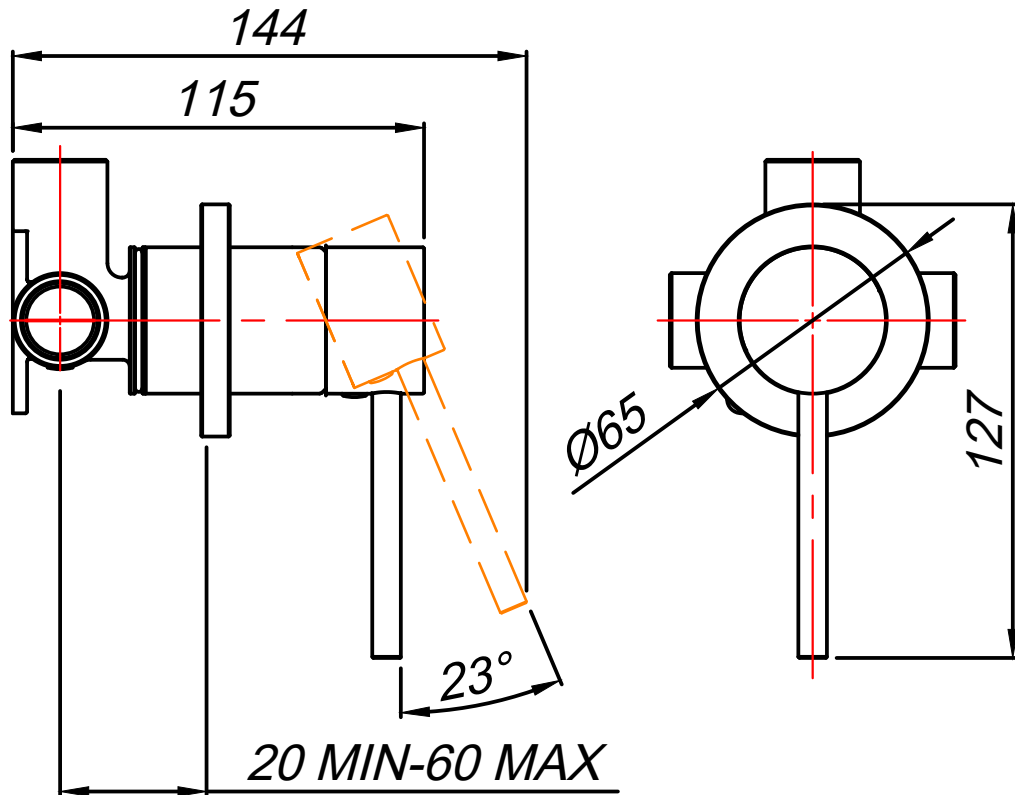

LA00000/LA0A000/LA0B000/LA0M000/LA0S000
Lace Concealed Shower Mixer

Water pressure requirement:

Recommended 300kPa

Balanced not exceeding 600 kPa

Only Use Watermark approved connections and fittings

All dimensions are in millimetres (mm) and subject to manufacturing tolerances