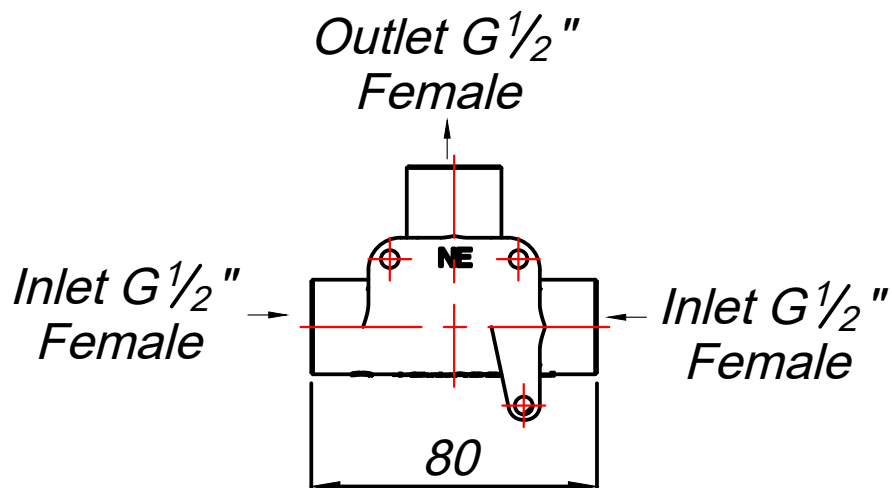

LA00000/LA0A000/LA0B000/LA0M000/LA0S000
Lace Concealed Shower Mixer

Water pressure requirement:

Recommended 300kPa

Balanced not exceeding 600 kPa

Only Use Watermark approved connections and fittings

All dimensions are in millimetres (mm) and subject to manufacturing tolerances