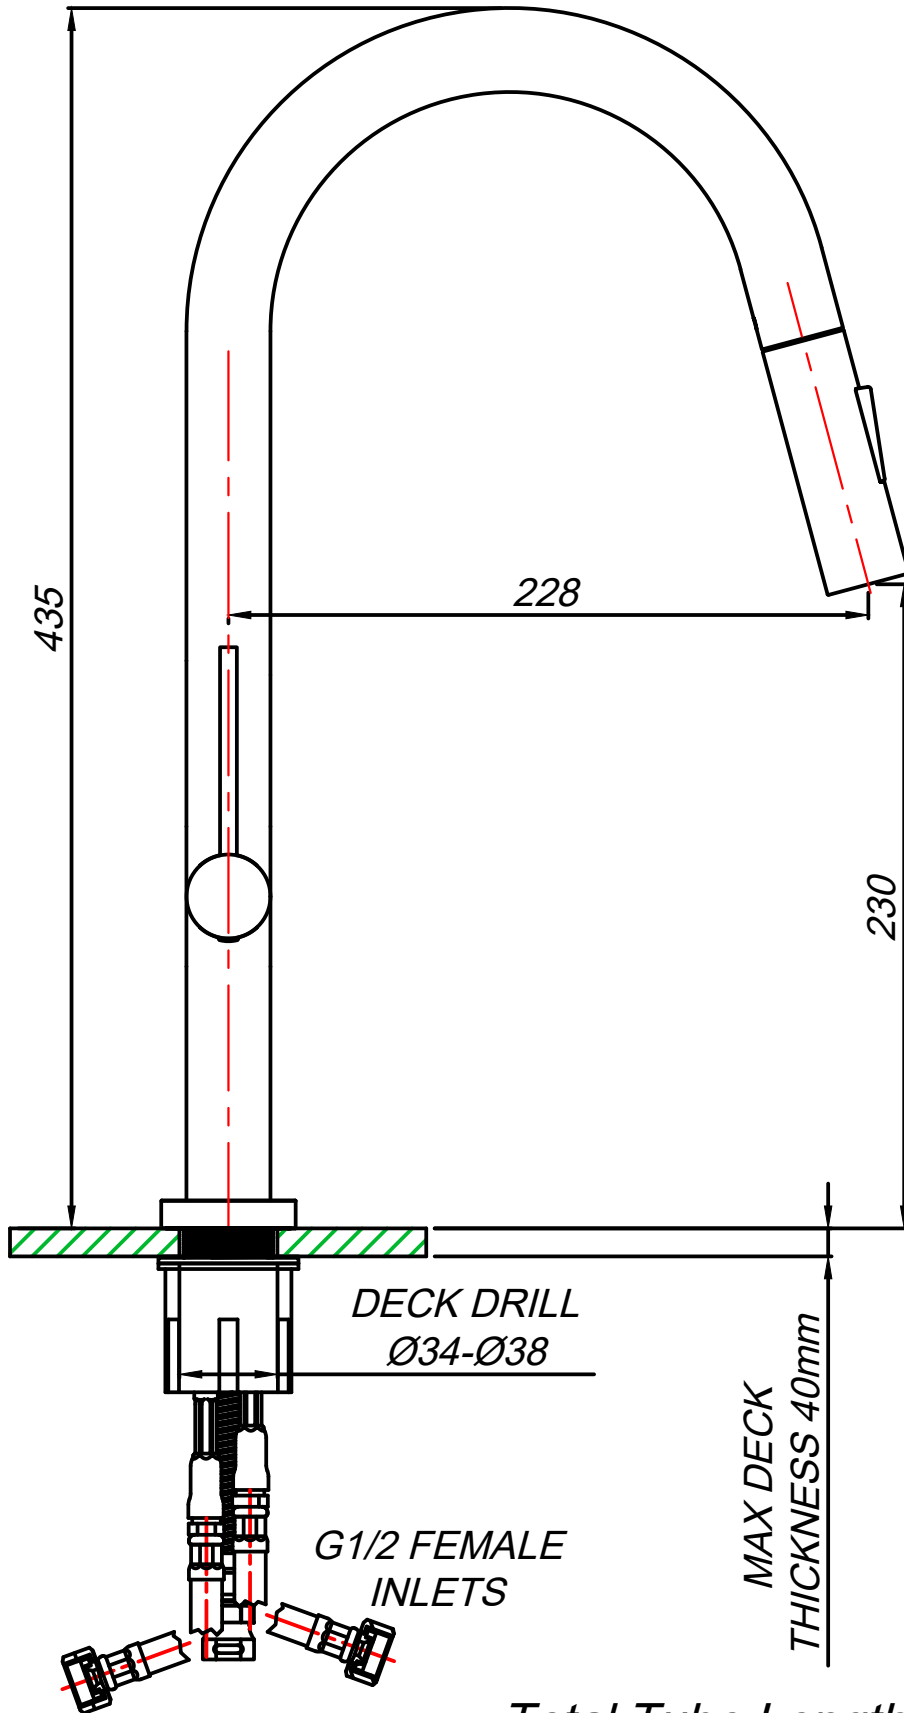

LA00017/LA0A017/LA0B017/LA0M017/LA0S017
Lace Pull-Out Sink Mixer

Water pressure requirement:

Recommended 300kPa
Balanced not exceeding 600 kPa

Total Tube Length: 400mm

All dimensions are in millimetres (mm) and subject to manufacturing tolerances