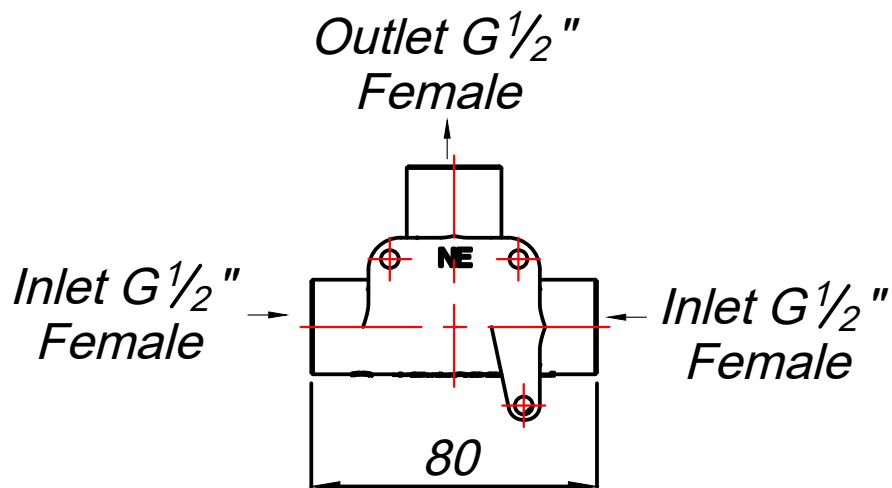

*SK00000/SK0A000/SK0B000/SK0M000/SK0S000*  
*Silk Concealed Shower Mixer*

*Water pressure requirement:*

*Recommended 300kPa*

*Balanced not exceeding 600 kPa*

*Only Use Watermark approved connections  
and fittings*

*All dimensions are in millimetres (mm) and subject to manufacturing tolerances*