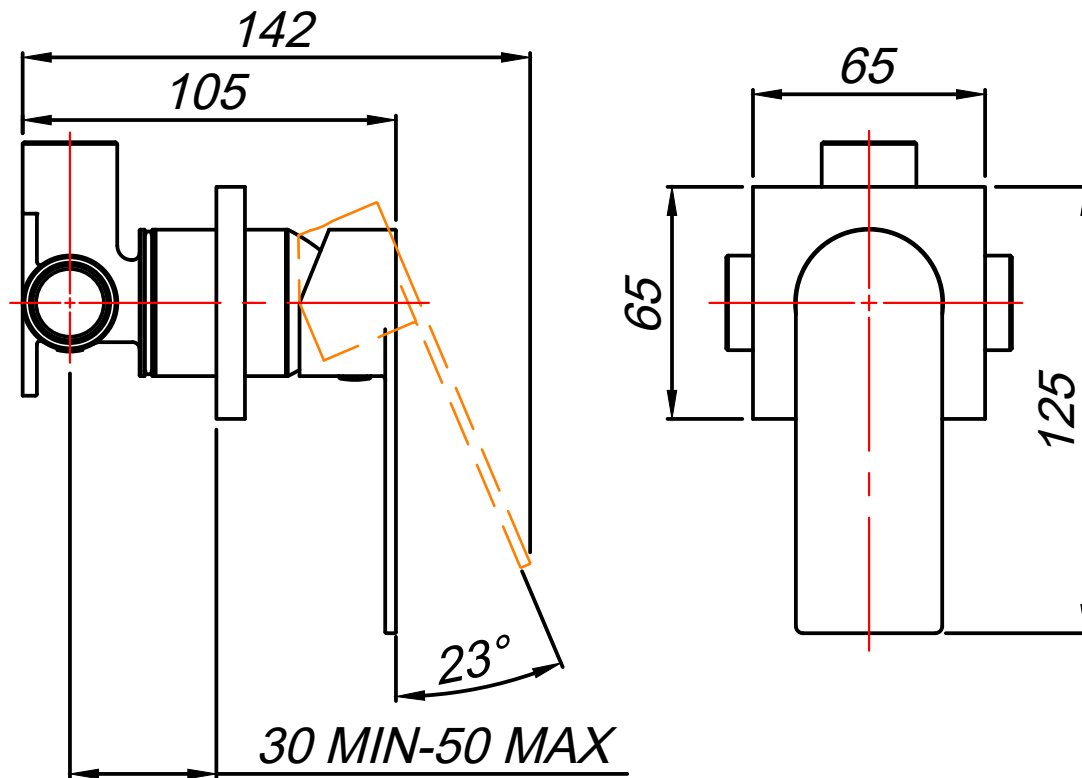

*SK00000/SK0A000/SK0B000/SK0M000/SK0S000*  
*Silk Concealed Shower Mixer*

*Water pressure requirement:*

*Recommended 300kPa*

*Balanced not exceeding 600 kPa*

*Only Use Watermark approved connections  
and fittings*

*All dimensions are in millimetres (mm) and subject to manufacturing tolerances*