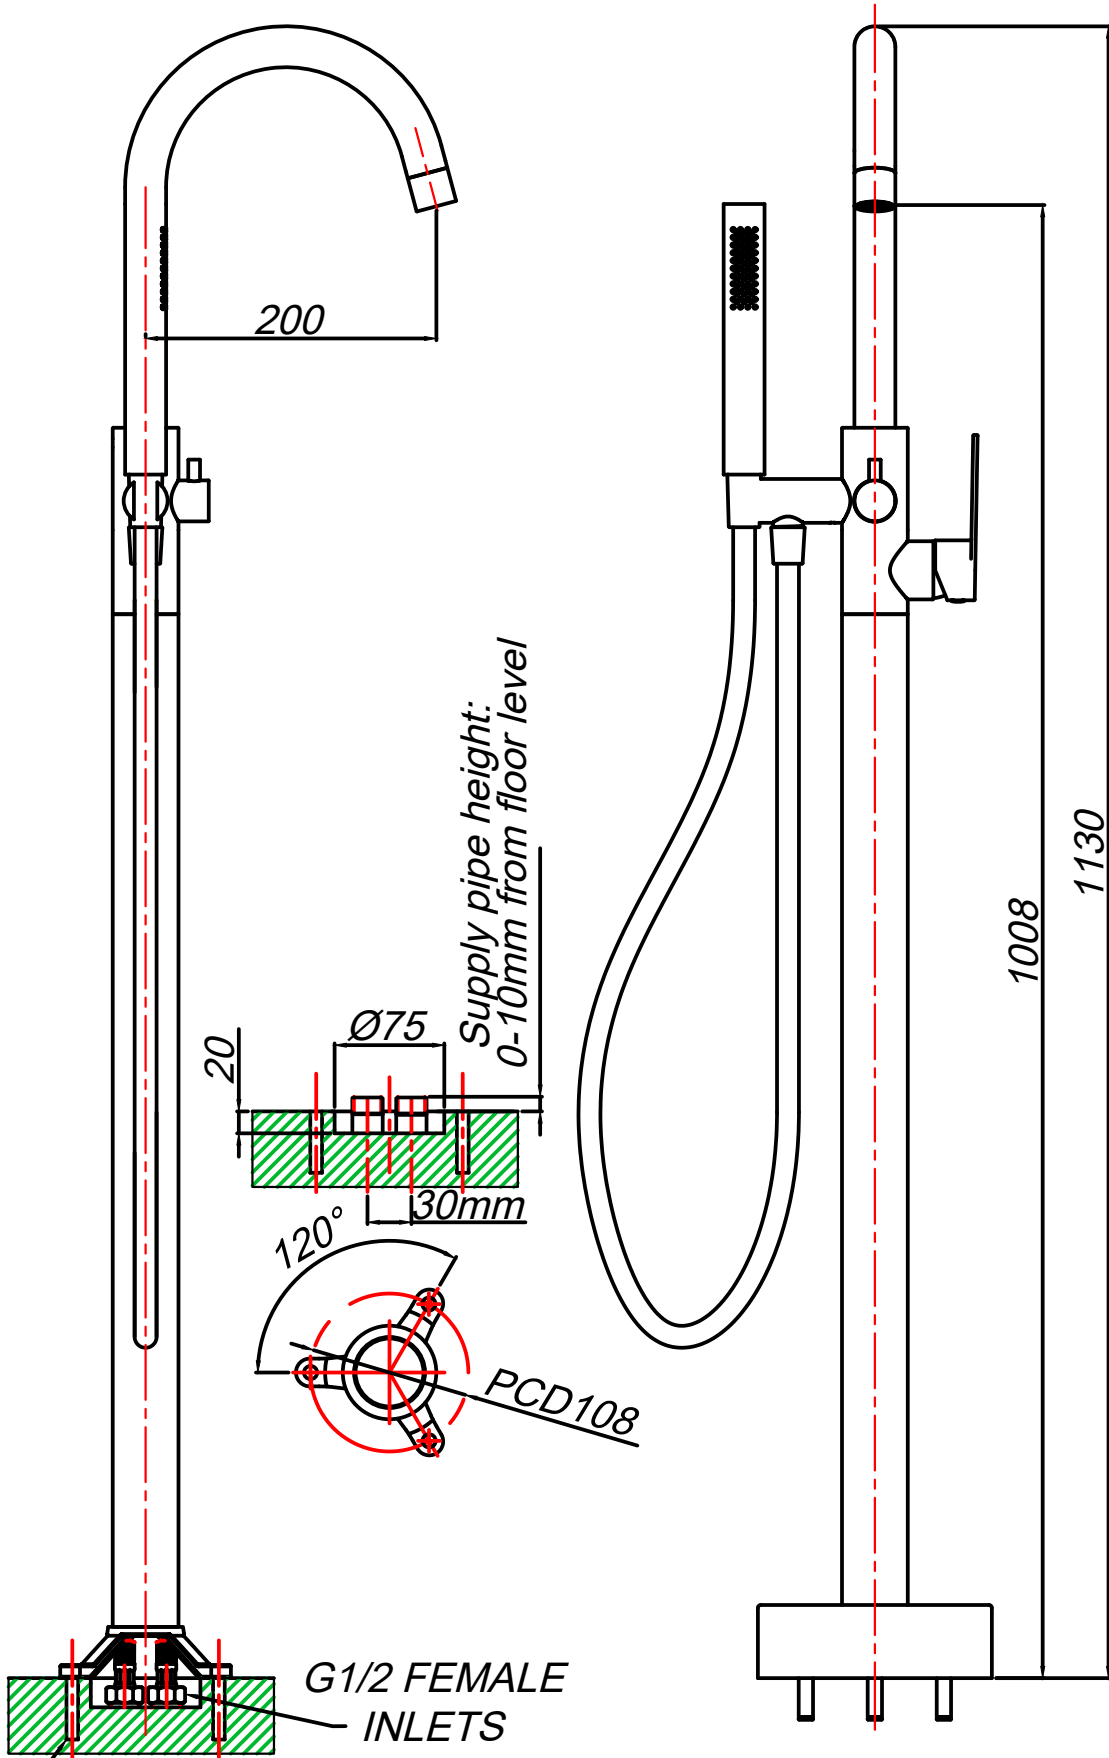

SK00035/SK0A035/SK0B035/SK0M035/SK0S035  
Silk Round Free Standing Bath Mixer with H/S

Water pressure requirement:  
Recommended 300kPa  
Balanced not exceeding 600 kPa

**MASONRY DRILL SIZE Ø12x50mm Deep**

Total Tube Length: 780mm  
Exposed Tube Length: 50mm

All dimensions are in millimetres (mm) and subject to manufacturing tolerances