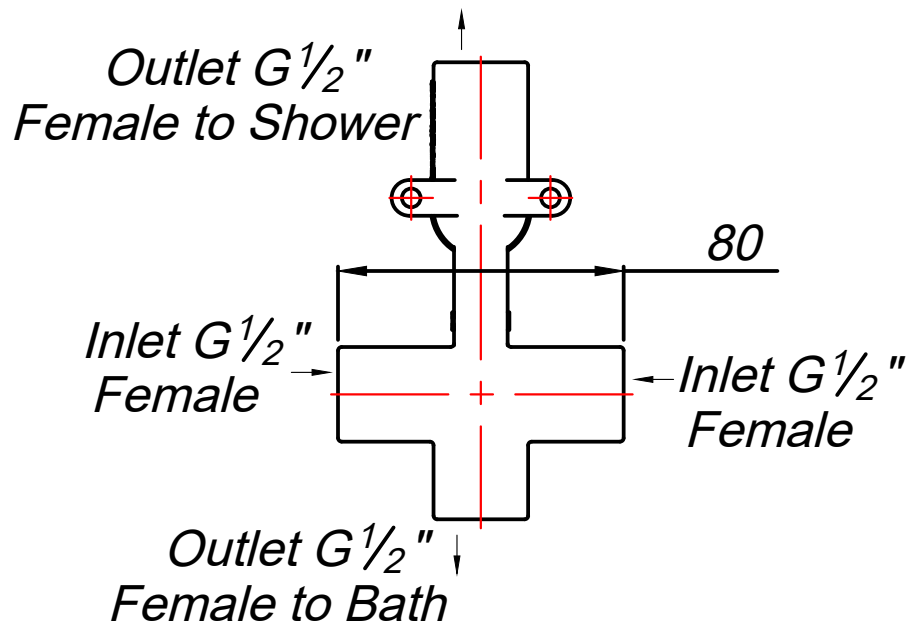

SK00040/SK0A040/SK0B040/SK0M040/SK0S040
Silk Bath/Shower Mixer

Water pressure requirement:

Recommended 300kPa

Balanced not exceeding 600 kPa

*Only Use
Watermark
approved
connections and
fittings*

All dimensions are in millimetres (mm) and subject to manufacturing tolerances