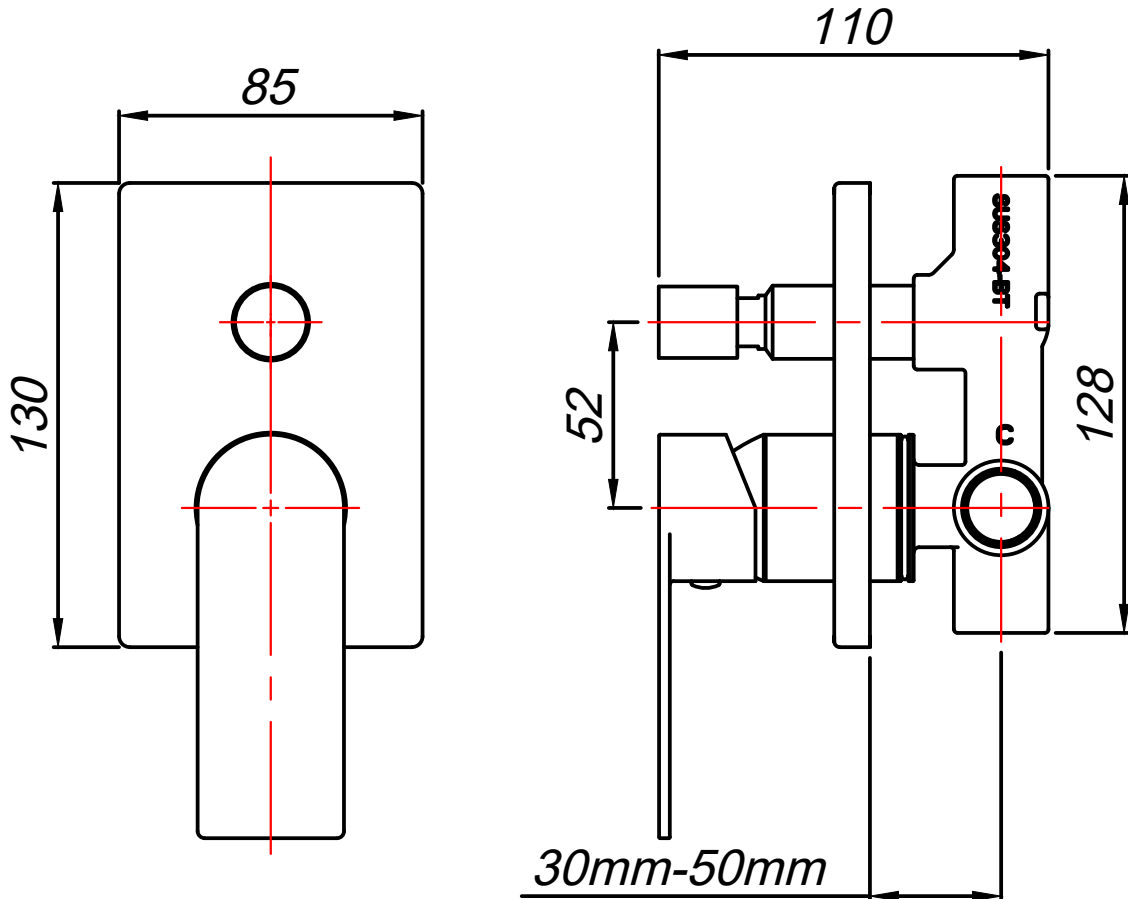

SK00040/SK0A040/SK0B040/SK0M040/SK0S040
Silk Bath/Shower Mixer

Water pressure requirement:

Recommended 300kPa

Balanced not exceeding 600 kPa

*Only Use
Watermark
approved
connections and
fittings*

All dimensions are in millimetres (mm) and subject to manufacturing tolerances