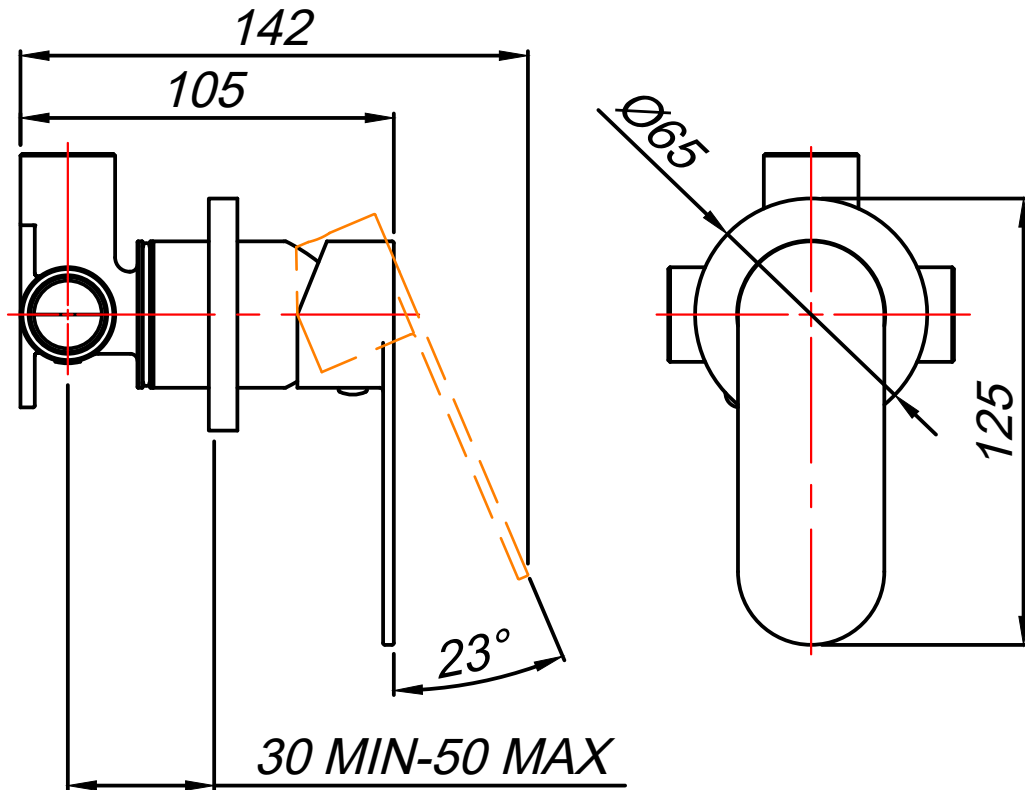

SN00000/SN0A000/SN0B000/SN0M000/SN0S000
Satin Concealed Shower Mixer

Water pressure requirement:

Recommended 300kPa

Balanced not exceeding 600 kPa

Only Use Watermark approved connections and fittings

All dimensions are in millimetres (mm) and subject to manufacturing tolerances