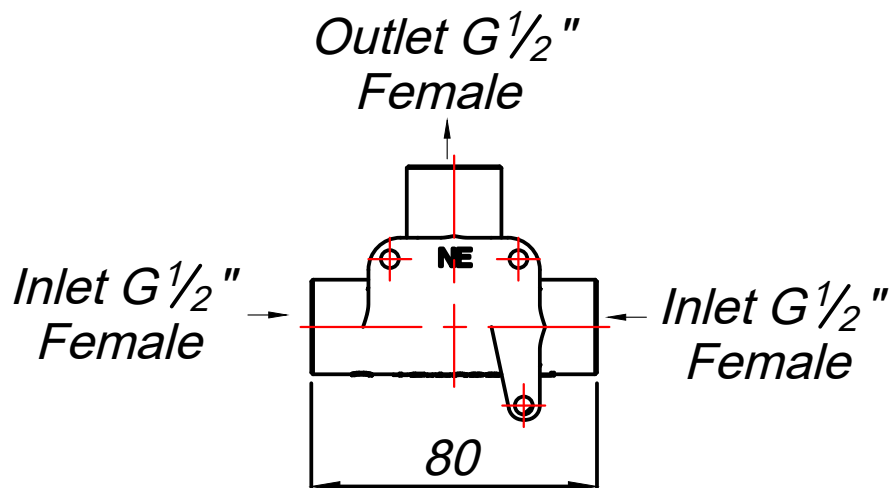

SN00000/SN0A000/SN0B000/SN0M000/SN0S000
Satin Concealed Shower Mixer

Water pressure requirement:

Recommended 300kPa

Balanced not exceeding 600 kPa

Only Use Watermark approved connections and fittings

All dimensions are in millimetres (mm) and subject to manufacturing tolerances